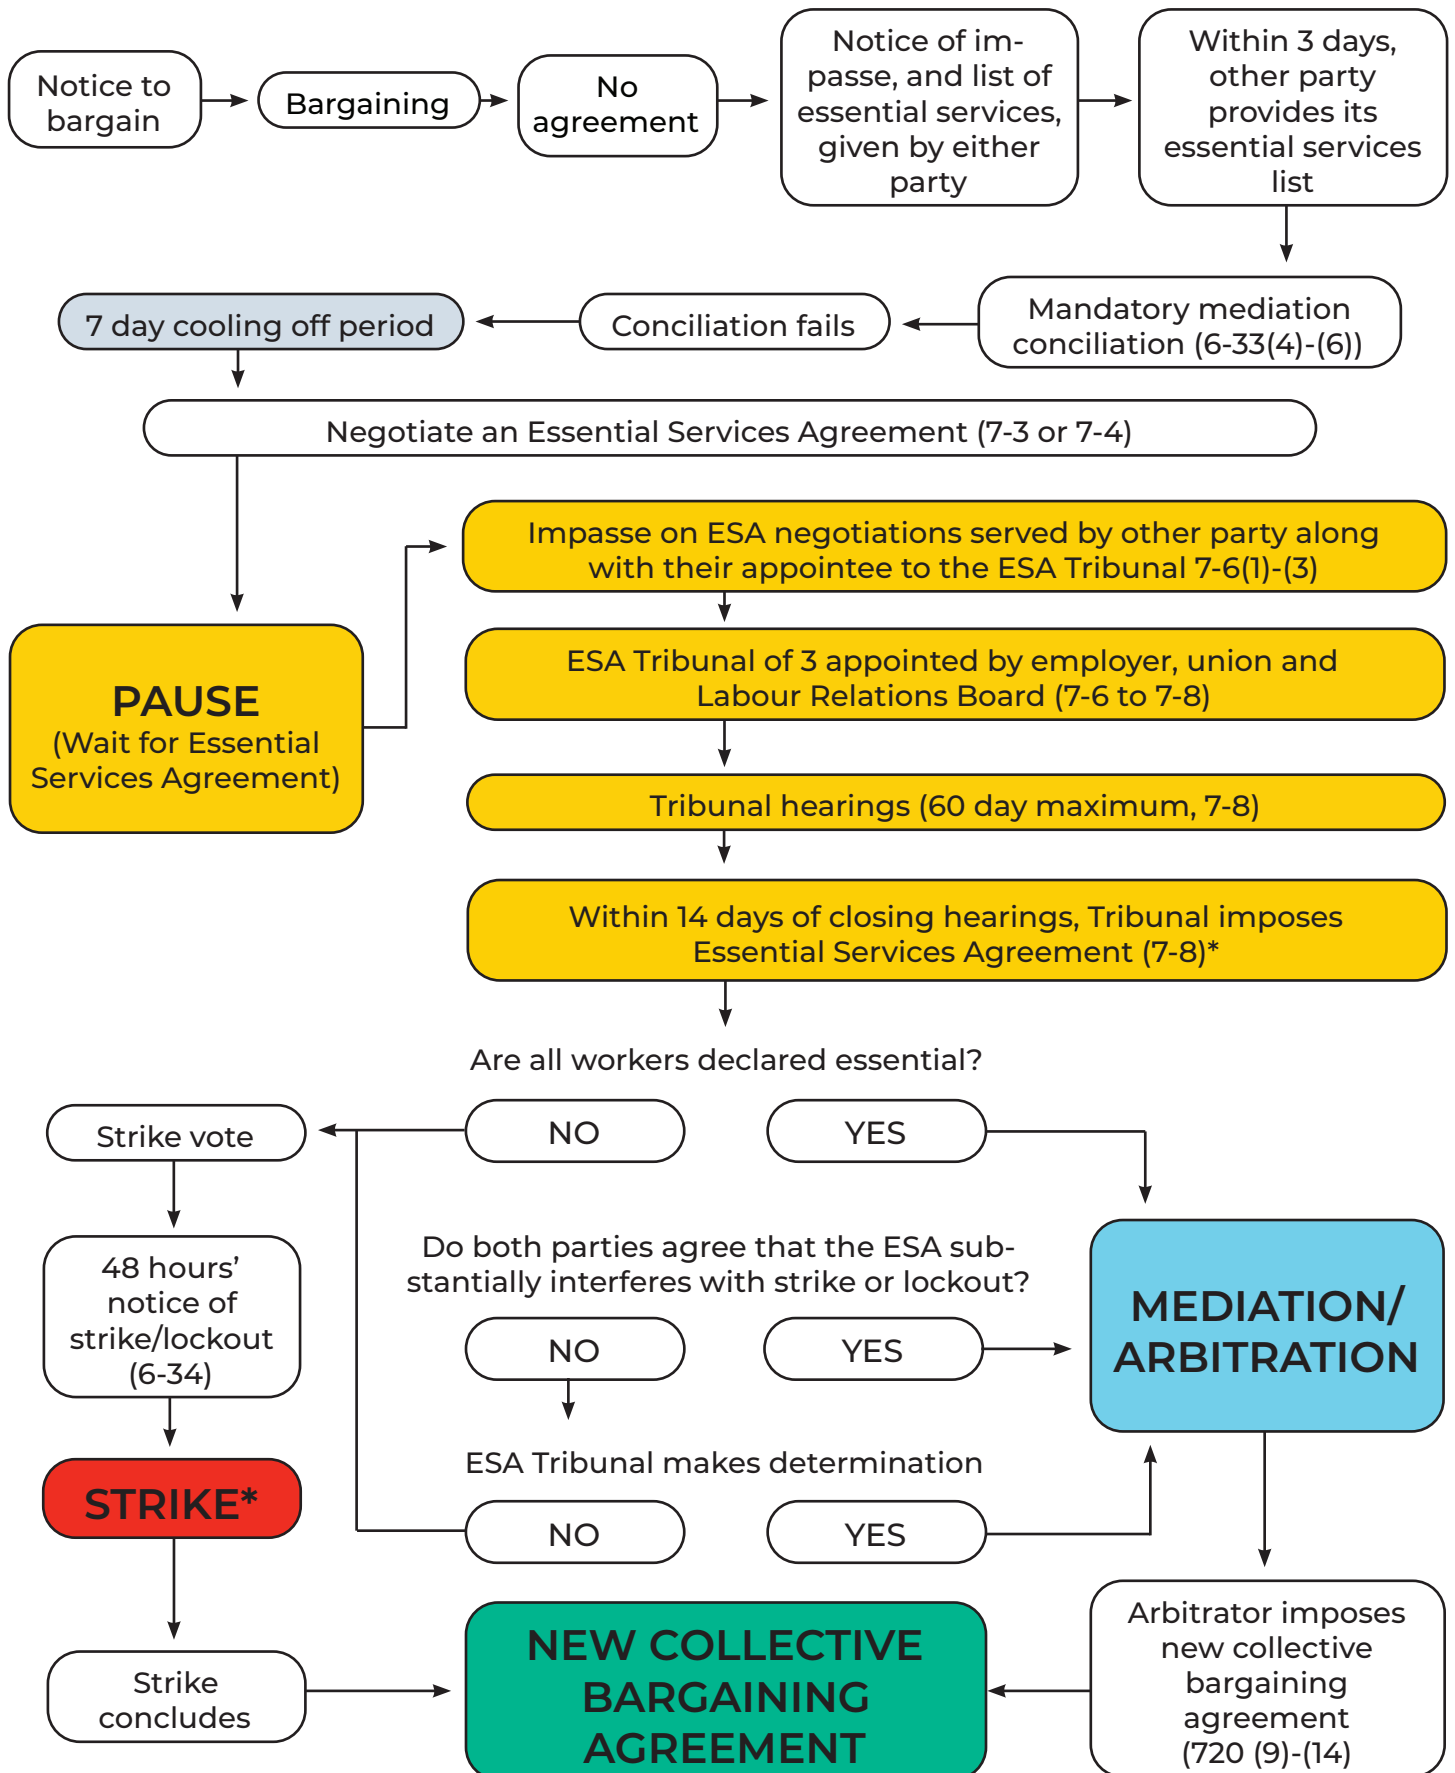

# Essential Services Rules in Saskatchewan

\*A strike vote may occur at any time during bargaining.  
 Note: This flow chart is not intended to provide legal advice. The process is subject to change.